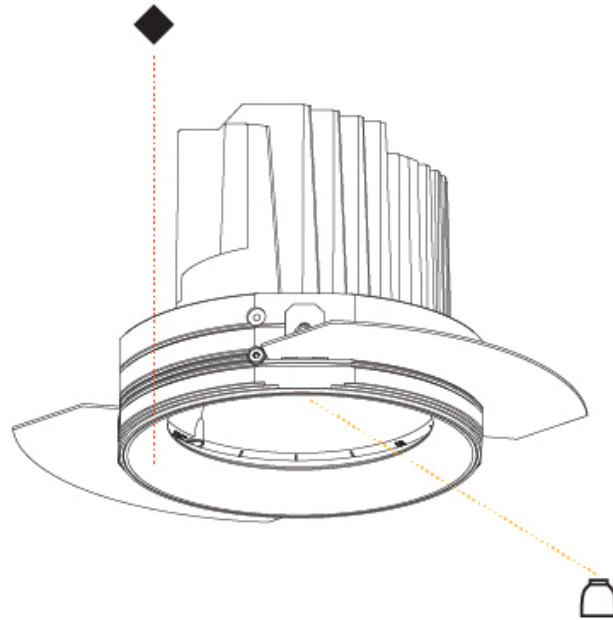

#### PHYSICAL

Shape: Round
Diameter (mm): 125
Diameter (in): 4 <sup>15</sup> / <sub>16</sub>
Height (mm): 136
Height (in): 5 <sup>3</sup> / <sub>8</sub>
Ceiling Thickness (mm): 10 / 12.5 / 15 / 25
Ceiling Thickness (in): 3/8 or 1/2 or 9/16 or 1
Min. Recessing Depth (mm): 150
Min. Recessing Depth (in): 5 <sup>7</sup> / <sub>8</sub>
Light Distribution: Adjustable / Downlight
Fixture Finish: SSR / BKV / CWI / CRY / HAB / LAG / UFT / ITA / RUA / RUR / MIC / FTG / MYG / TWT / LOD / PUS / FRO / FUP / KIA / POP / BLS / SPG / MEY / GOH / GUM / CHC / COM / ABZ / JAG / OBR / MOS / ROR
Fixture Material: Aluminum Die Cast

## BIONIQ ROUND SEMI ADJUSTABLE TRIMLESS

A35206-

PROJECT \_\_\_\_\_

TYPE \_\_\_\_\_

SPECIFIER \_\_\_\_\_

QUANTITY \_\_\_\_\_

DATE \_\_\_\_\_

A

### PHYSICAL

Shape: Round  
 Diameter (mm): 139  
 Diameter (in): 5 1/2  
 Height (mm): 137  
 Height (in): 5 3/8  
 Ceiling Thickness (mm): 10 / 12.5 / 15 / 25  
 Ceiling Thickness (in): 3/8 or 1/2 or 9/16  
 Min. Recessing Depth (mm): 150  
 Min. Recessing Depth (in): 5 7/8  
 Light Distribution: Adjustable / Asymmetric  
 Weight (kg): 0.865  
 Weight (lbs): 1.9  
 Fixture Finish: SSR / BKV / CWI / CRY / HAB / LAG / UFT / ITA / RUA / RUR / MIC / FTG / MYG / TWT / LOD / PUS / FRO / FUP / KIA / POP / BLS / SPG / MEY / GOH / GUM / CHC / COM / ABZ / JAG / OBR / MOS / ROR  
 Fixture Material: Aluminum Die Cast  
 Cut-out Measurements: 130mm / 5 1/8"